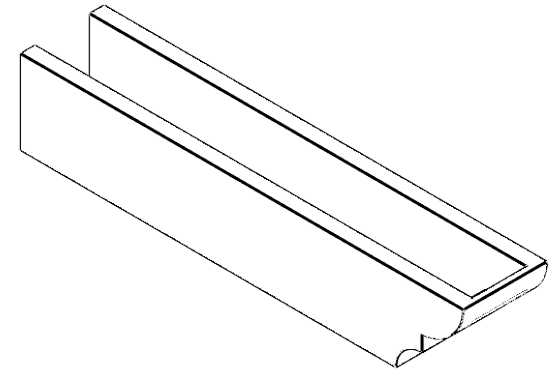

# ITEM NUMBER: RFTURO060X06000X32000X006RID00RCPR

6"W X 6"H X 32"L TIMBERTHANE ROUGH CEDAR RIDGEWOOD FAUX WOOD OPEN RAFTER TAIL, 6"L END, PRIMED TAN

**SIDE PROFILE**

**FRONT PROFILE**

**ISOMETRIC**

GENERATED DATE : 03/02/2023

EKENA MILLWORK  
2300 WEST MAIN ST.  
CLARKSVILLE, TX 75426  
TOLL FREE: 866-607-0453  
WWW.EKENAMILLWORK.COM

**NOTES**

1. INSTALLATION TO BE COMPLETED IN ACCORDANCE WITH MANUFACTURER'S SPECIFICATIONS.
2. DRAWING MAY NOT BE TO SCALE
3. THIS DRAWING IS INTENDED FOR DESIGN AND PLANNING PURPOSES ONLY.
4. ALL INFORMATION CONTAINED HEREIN WAS CURRENT AT THE TIME OF DEVELOPMENT BUT MUST BE REVIEWED AND APPROVED BY THE PRODUCT MANUFACTURER TO BE CONSIDERED ACCURATE.
5. TIMBERTHANE ARCHITECTURAL PRODUCTS ARE MADE FROM HIGH DENSITY URETHANE AND COME FACTORY PRIMED